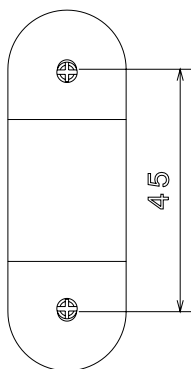

PRODUCT CODE: PSBS20W
PVC CONDUIT SPACER BAR SADDLES

DESCRIPTION

20mm PVC Conduit Spacer Bar Saddles

FINISH

White

MATERIAL

PVC

PACKAGING

Packed in qty 100

ADDITIONAL NOTES

Manufactured to BS4607 part 1
Comprises; body, strap and 2 x screws

Isometric view

Side view

Top view

Front view